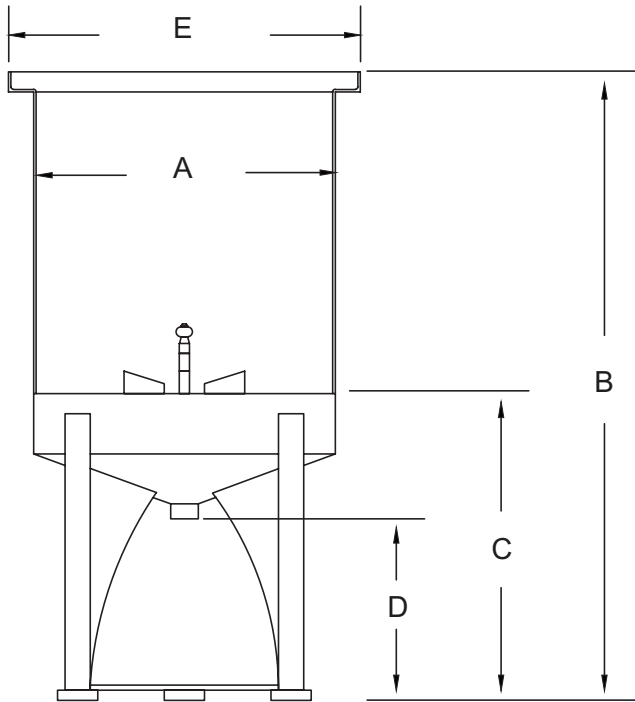

TerraSpray™ Rinse Station

- No electricity required
- Inlet: 1/2" NPT female
- Drain: 1 1/2" NPT female

Model	Style	Rinses Vessels up to:	A	B	C	D	E
CTS1443	Countertop	15" Diameter	16"	29"	12.5"	5"	19"
CTS1444	Floor - Standard	18" Diameter	19"	53"	28"	18"	22"
CTS1426	Floor - Large	29" Diameter	30"	63"	30.5"	18"	35"